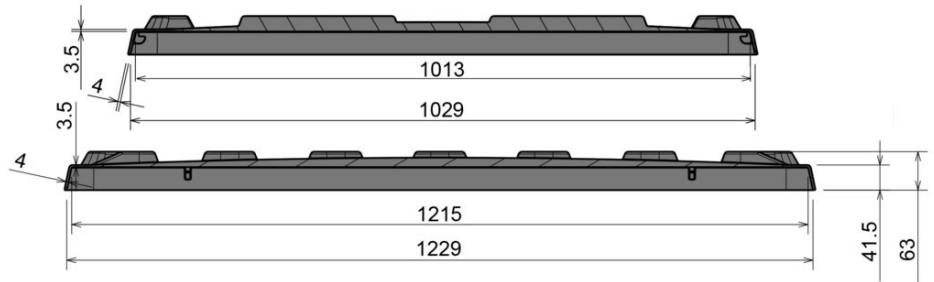

## Lid for CB3 pallet box

1200 x 1000 mm

Art. no. 83390800

### Technical data

External Dimensions (mm)	1237 x 1036 x 63
Internal Dimensions (mm)	1215 x 1013
Weight (kg)	6.5
Material	PE, PE
Nesting Height (mm)	25