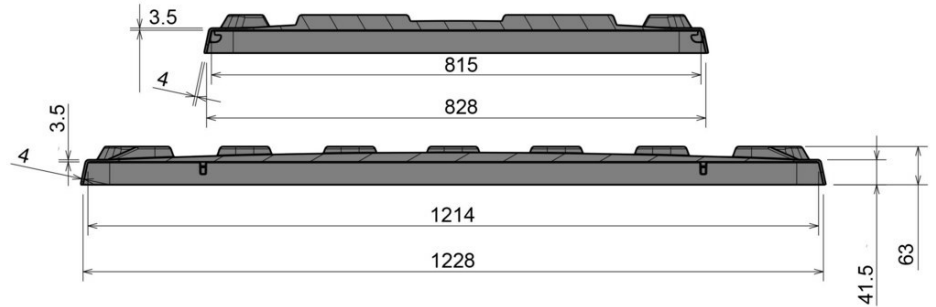

Lid for pallet box

1200 x 800 mm

Art. no. 83370810

Technical data

External Dimensions (mm)	1236 x 836 x 63
Internal Dimensions (mm)	1214 x 815
Weight (kg)	4.5
Material	HDPE
Nesting Height (mm)	25

Characteristics

Colour: basalt grey
Stackable
Temperature stability: -30 °C to +40 °C, briefly up to +90 °C

Options

Data window

Loading quantities (Pcs / Approximate amount)

On request

Labelling

Hot stamping of letters and logos on request, depending on quantity. Position on long side.