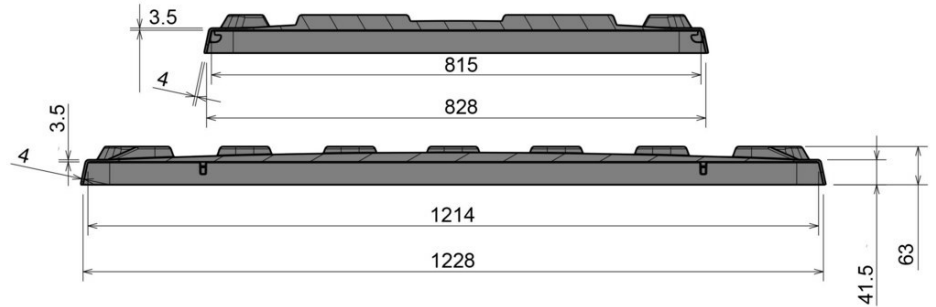

## Lid for CB1 pallet box

1200 x 800 mm

Art. no. 83370800

### Technical data

External Dimensions (mm)	1236 x 836 x 63
Internal Dimensions (mm)	1214 x 815
Weight (kg)	4.5
Material	PE, PE
Nesting Height (mm)	25