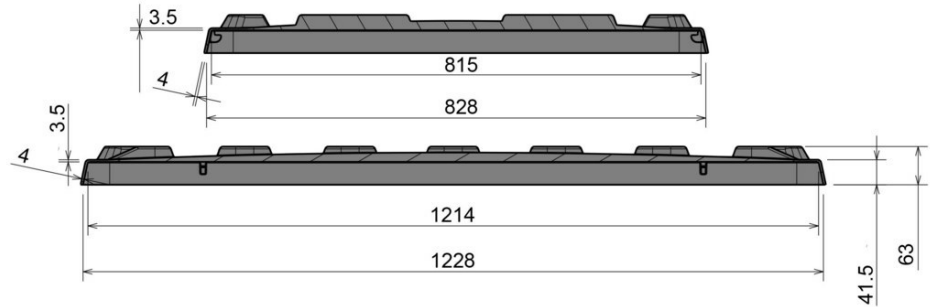

Lid for pallet box

1200 x 800 mm

Art. no. 83370800

Technical data

External Dimensions (mm)	1236 x 836 x 63
Internal Dimensions (mm)	1214 x 815
Weight (kg)	4.5
Material	HDPE, Virgin material
Nesting Height (mm)	25

Characteristics

Colour: light grey
Stackable
Temperature stability: -30°C to +40°C, briefly up to +90°C

Options

Data window

Loading quantities (Pcs / Approximate amount)

On request

Labelling

Hot stamping of letters and logos on request, depending on quantity. Position on long side.