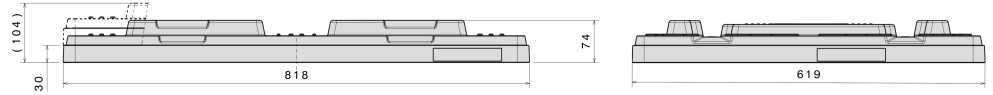

Pallet lid 800 x 600 mm

800 x 600 mm

Art. no. 83599803

Technical data

External Dimensions (mm)	818 x 619 x 74
Internal Dimensions (mm)	811 x 612
Weight (kg)	2.8
Material	HDPE
Nesting Height (mm)	30

Characteristics

Colour: basalt grey
 Stackable
 Temperature stability: -30 °C to +40 °C, briefly up to +90 °C

Options

-

Loading quantities (Pcs / Approximate amount)

Guideline: 30 lids per pallet. Exact loading quantities on request.

Labelling

Hot stamping of letters and logos on request, depending on quantity. Position on long side.

*1 All technical data include characteristic features, which have been tested under specially defined conditions. Varying data may result from different conditions of usage such as loading method, prevailing temperature and length of storage time. All data and specified information are subject to change without notice. Our service team is pleased to be at your disposal to check the special requirements of your individual application.