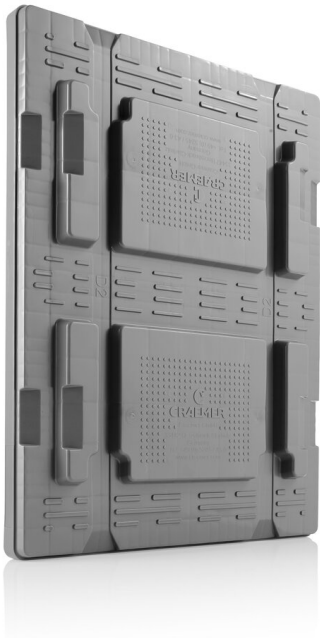

Pallet lid 800 x 600 mm

800 x 600 mm

Art. no. 83599803

Technical data

External Dimensions (mm)	818 x 619 x 74
Internal Dimensions (mm)	811 x 612
Weight (kg)	2.8
Material	HDPE
Nesting Height (mm)	30

Characteristics

Colour: basalt grey
 Stackable
 Temperature stability: -30 °C to +40 °C, briefly up to +90 °C

Options

-

Loading quantities (Pcs / Approximate amount)

Guideline: 30 lids per pallet. Exact loading quantities on request.

Labelling

Hot stamping of letters and logos on request, depending on quantity. Position on long side.

*1 All technical data include characteristic features, which have been tested under specially defined conditions. Varying data may result from different conditions of usage such as loading method, prevailing temperature and length of storage time. All data and specified information are subject to change without notice. Our service team is pleased to be at your disposal to check the special requirements of your individual application.