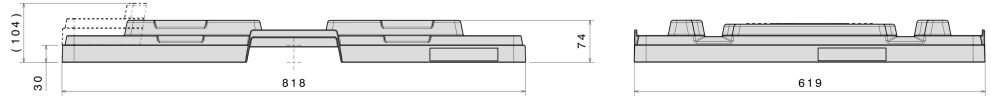

Pallet lid 800 x 600 mm

800 x 600 mm

Art. no. 83599801

Technical data

External Dimensions (mm)	818 x 619 x 74
Internal Dimensions (mm)	811 x 612
Weight (kg)	2.8
Material	HDPE
Nesting Height (mm)	30

Characteristics

Colour: basalt grey
 Stackable
 Temperature stability: -30 °C to +40 °C, briefly up to +90 °C

Options

-

Loading quantities (Pcs / Approximate amount)

Guideline: 30 lids per pallet. Exact loading quantities on request.

Labelling

Hot stamping of letters and logos on request, depending on quantity. Position on long side.

*1 All technical data include characteristic features, which have been tested under specially defined conditions. Varying data may result from different conditions of usage such as loading method, prevailing temperature and length of storage time. All data and specified information are subject to change without notice. Our service team is pleased to be at your disposal to check the special requirements of your individual application.