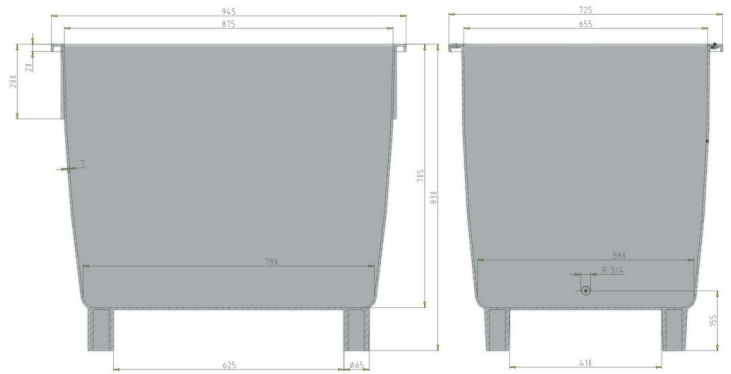

Universal container / Grit bin

400 l

Art. no. 81015550

Technical data

External Dimensions (mm)	945 x 725 x 830 / with lid 930 mm
Internal Dimensions (mm)	875 x 655 x 705
Weight (kg)	21.0
Volume (l)	400 l
Material	PE

Load capacity (kg)  **Holding Capacity**
400 kg

 **Extra Load**
645

Stacking height (mm)  **When nested**
198

 **When stacked**
660

Characteristics

Options

Colour: green (bin), orange (lid)
4 feet, galvanised bars
Nestable, stackable with lid
For temperatures ranging from -30 °C to +40 °C, briefly up to +90 °C
Accessible with forklift and lift truck
Overhanging lid edge to prevent water ingress
Turn lock or locking device (Padlock in addition to locking device possible)