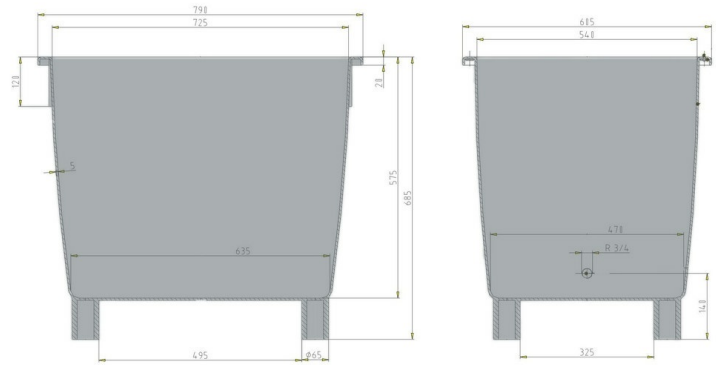

Universal container / Grit bin

400 l