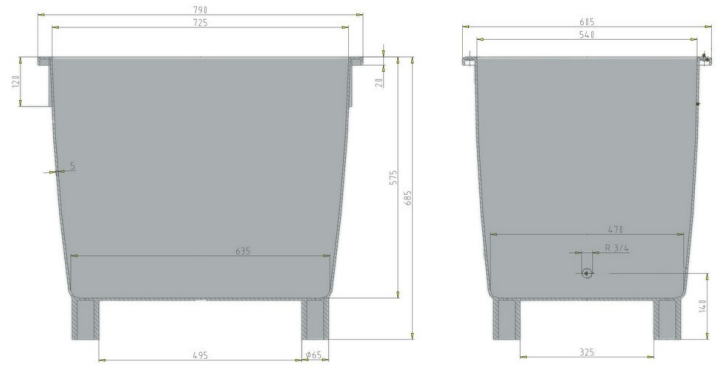

Universal container / Grit bin

210 |