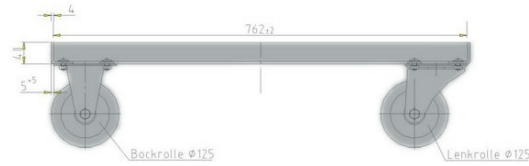

Trolley for large container

400 l

Art. no. 80061000

Technical data

External Dimensions (mm)	770 x 555 x 195
Weight (kg)	11.9
Material	zinc-coated

Characteristics

Options

Loading quantities (Pcs / Approximate amount)