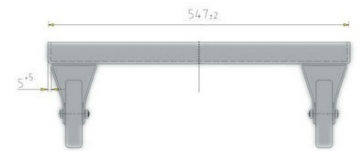

Trolley for large container

400 l

Art. no. 80061000

Technical data

External Dimensions (mm)	770 x 555 x 195
Weight (kg)	11.9
Material	zinc-coated

Characteristics

Options

Loading quantities (Pcs / Approximate amount)