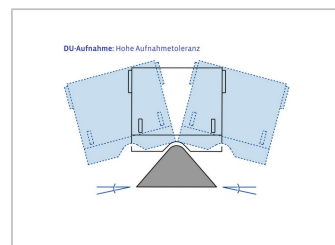

## DU Container 60 l

| Technical data                                |   |                               |             |
|---|---|-------------------------------|-------------|
| External Dimensions L x W x H (mm)            | A: 480 ±5   | B: 610 max.                   | C: 952 max. |
| Volume (l)                                    | 60  |                               |             |
| Material Body / Material Lid                  | HDPE / HDPE   |                               |             |
| Holding Capacity (kg)                         |  40    |                               |             |
| Available colours                             | grau, green, braun, blue, yellow, red   |                               |             |
| Characteristics                               |   | Extra equipment / Accessories |             |
| Container corresponds to:                     | DIN 30760, Directive 2000/14/EG   | Automatic lock                |             |
| Travelling gear:                              | Wheel Ø 200 (DU360: 250), rubber-tired wheels, wheel axle from tempered, galvanized steel | Reflectors                    |             |
| Receiver:                                     | Diamond receiver  |                               |             |
| Prepared for transponder:                     | Yes   |                               |             |
| Loading quantities (Pcs / Approximate amount) |   |                               |             |
| On request                                    |   |                               |             |
| Labelling                                     |   |                               |             |
| On the lid, on the body                       |   |                               |             |