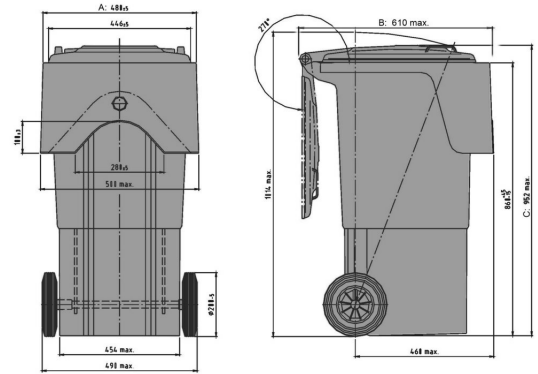

## DU Container 60 l

| Technical data                                |   |                               |             |
|---|---|-------------------------------|-------------|
| External Dimensions L x W x H (mm)            | A: 480 ±5   | B: 610 max.                   | C: 952 max. |
| Volume (l)                                    | 60  |                               |             |
| Material Body / Material Lid                  | HDPE / HDPE   |                               |             |
| Holding Capacity (kg)                         |  40    |                               |             |
| Available colours                             | grau, green, braun, blue, yellow, red   |                               |             |
| Characteristics                               |   | Extra equipment / Accessories |             |
| Container corresponds to:                     | DIN 30760, Directive 2000/14/EG   | Automatic lock                |             |
| Travelling gear:                              | Wheel Ø 200 (DU360: 250), rubber-tired wheels, wheel axle from tempered, galvanized steel | Reflectors                    |             |
| Receiver:                                     | Diamond receiver  |                               |             |
| Prepared for transponder:                     | Yes   |                               |             |
| Loading quantities (Pcs / Approximate amount) |   |                               |             |
| On request                                    |   |                               |             |
| Labelling                                     |   |                               |             |
| On the lid, on the body                       |   |                               |             |