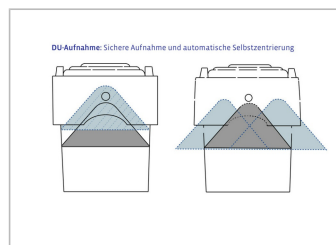

## DU Container 60 l

| Technical data                                |   |                               |             |
|---|---|-------------------------------|-------------|
| External Dimensions L x W x H (mm)            | A: 480 ±5   | B: 610 max.                   | C: 952 max. |
| Volume (l)                                    | 60  |                               |             |
| Material Body / Material Lid                  | HDPE / HDPE   |                               |             |
| Holding Capacity (kg)                         |  40    |                               |             |
| Available colours                             | grau, green, braun, blue, yellow, red   |                               |             |
| Characteristics                               |   | Extra equipment / Accessories |             |
| Container corresponds to:                     | DIN 30760, Directive 2000/14/EG   | Automatic lock                |             |
| Travelling gear:                              | Wheel Ø 200 (DU360: 250), rubber-tired wheels, wheel axle from tempered, galvanized steel | Reflectors                    |             |
| Receiver:                                     | Diamond receiver  |                               |             |
| Prepared for transponder:                     | Yes   |                               |             |
| Loading quantities (Pcs / Approximate amount) |   |                               |             |
| On request                                    |   |                               |             |
| Labelling                                     |   |                               |             |
| On the lid, on the body                       |   |                               |             |