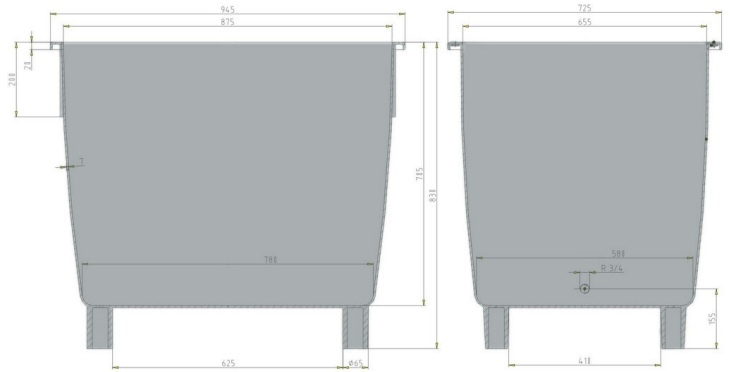

Universal container / Grit bin

400 l

Art. no. 81015850

Technical data

External Dimensions L x W x H (mm) 945 x 725 x 830 / with lid 930 mm

Internal Dimensions L x W x H (mm) 875 x 655 x 705

Weight (kg) 21.0

Volume (l) 400 l

Material PE

Load capacity (kg)  **Holding Capacity**
400 kg

 **Extra Load**
645

Stacking height (mm)  **When nested**
198

 **When stacked**
660

Characteristics

Options

Colour: basalt grey (bin), orange (lid)
4 feet, galvanised bars
Nestable, stackable with lid
For temperatures ranging from -30 °C to +40 °C, briefly up to +90 °C
Accessible with forklift and lift truck
Overhanging lid edge to prevent water ingress
Turn lock or locking device (Padlock in addition to locking device possible)