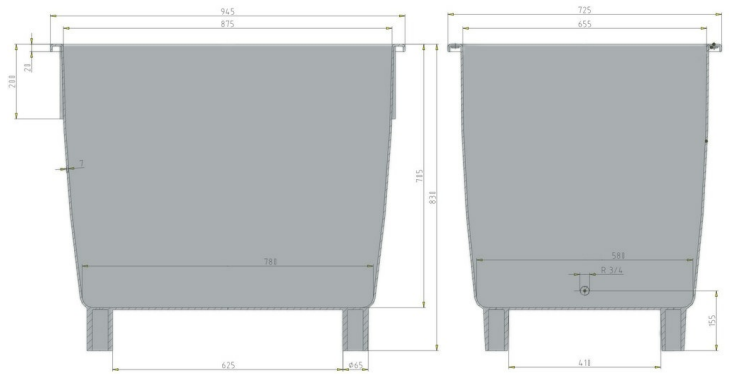

Universal container / Grit bin

400 l

Art. no. 81015550

Technical data

External Dimensions L x W x H (mm)	945 x 725 x 830 / with lid 930 mm
Internal Dimensions L x W x H (mm)	875 x 655 x 705
Weight (kg)	21.0
Volume (l)	400 l
Material	PE

Load capacity (kg)  **Holding Capacity**
400 kg

 **Extra Load**
645

Stacking height (mm)  **When nested**
198

 **When stacked**
660

Characteristics

- Colour: green (bin), orange (lid)
- 4 feet, galvanised bars
- Nestable, stackable with lid
- For temperatures ranging from -30 °C to +40 °C, briefly up to +90 °C
- Accessible with forklift and lift truck
- Overhanging lid edge to prevent water ingress
- Turn lock or locking device (Padlock in addition to locking device possible)