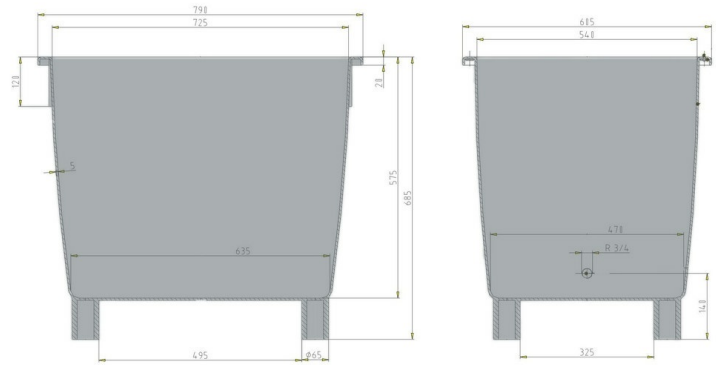

Universal container / Grit bin

210 l

Art. no. 81025850

Technical data

External Dimensions L x W x H (mm) 790 x 605 x 685 / with lid 775 mm

Internal Dimensions L x W x H (mm) 725 x 540 x 575

Weight (kg) 13.5

Volume (l) 210 l

Material PE

Load capacity (kg)  **Holding Capacity**
210 kg

 **Extra Load**
270

Stacking height (mm)  **When nested**
115

 **When stacked**
660

Characteristics

Options

Colour: basalt grey (bin), orange (lid)
4 feet, galvanised bars
Nestable, stackable with lid
For temperatures ranging from -30 °C to +40 °C, briefly up to +90 °C
Accessible with forklift and lift truck
Overhanging lid edge to prevent water ingress
Turn lock or locking device (Padlock in addition to locking device possible)