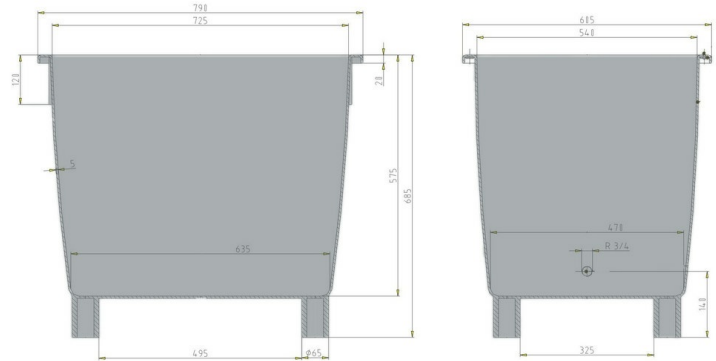

Universal container / Grit bin

210 l

Art. no. 81025850

Technical data	
External Dimensions L x W x H (mm)	790 x 605 x 685 / with lid 775 mm
Internal Dimensions L x W x H (mm)	725 x 540 x 575
Weight (kg)	13.5
Volume (l)	210 l
Material	PE
Load capacity (kg)	<div style="display: flex; justify-content: space-around;"> <div style="text-align: center;">  Holding Capacity 210 kg </div> <div style="text-align: center;">  Extra Load 270 </div> </div>
Stacking height (mm)	<div style="display: flex; justify-content: space-around;"> <div style="text-align: center;">  When nested 115 </div> <div style="text-align: center;">  When stacked 660 </div> </div>

Characteristics	Options
Colour: basalt grey 4 feet, galvanised bars Nestable, stackable with lid For temperatures ranging from -30 °C to +40 °C, briefly up to +90 °C Accessible with forklift and lift truck Overhanging lid edge to prevent water ingress Turn lock or locking device (Padlock in addition to locking device possible)	-