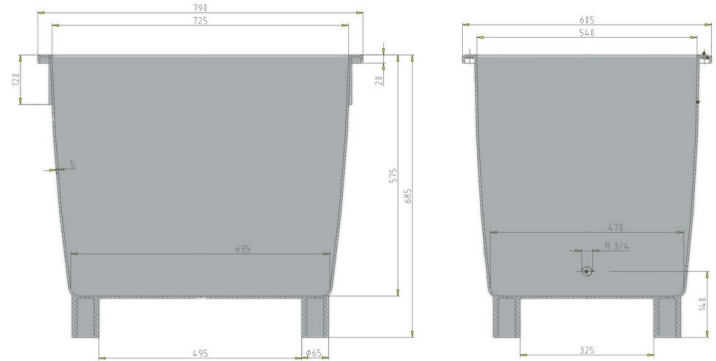

Universal container / Grit bin

210 l

Art. no. 81025550

Technical data

External Dimensions L x W x H (mm)	790 x 605 x 685 / with lid 775 mm
Internal Dimensions L x W x H (mm)	725 x 540 x 575
Weight (kg)	13.5
Volume (l)	210 l
Material	PE

Load capacity (kg)  **Holding Capacity**
210 kg

 **Extra Load**
270

Stacking height (mm)  **When nested**
115

 **When stacked**
660

Characteristics

- Colour: green
- 4 feet, galvanised bars
- Nestable, stackable with lid
- For temperatures ranging from -30 °C to +40 °C, briefly up to +90 °C
- Accessible with forklift and lift truck
- Overhanging lid edge to prevent water ingress
- Turn lock or locking device (Padlock in addition to locking device possible)