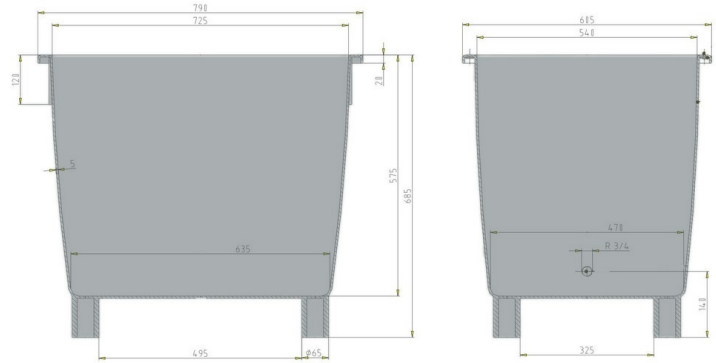

Universal container / Grit bin

210 l

Art. no. 81025550

Technical data

External Dimensions L x W x H (mm) 790 x 605 x 685 / with lid 775 mm

Internal Dimensions L x W x H (mm) 725 x 540 x 575

Weight (kg) 13.5

Volume (l) 210 l

Material PE

Load capacity (kg)  **Holding Capacity**
210 kg

 **Extra Load**
270

Stacking height (mm)  **When nested**
115

 **When stacked**
660

Characteristics

Options

Colour: green (bin), orange (lid)

4 feet, galvanised bars

Nestable, stackable with lid

For temperatures ranging from -30 °C to +40 °C, briefly up to +90 °C

Accessible with forklift and lift truck

Overhanging lid edge to prevent water ingress