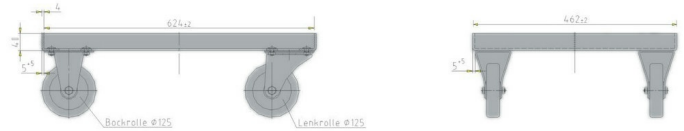

Trolley for large container

210 |