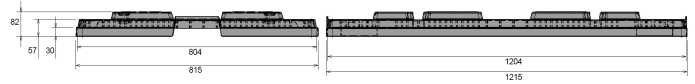

Pallet lid 1200 x 800 mm

1200 x 800 mm

Art. no. 83298800

Technical data

External Dimensions L x W x H (mm)	1215 x 815 x 82
Internal Dimensions L x W x H (mm)	1204 x 804
Weight (kg)	5.5
Material	PE
Nesting Height (mm)	30

Characteristics

Colour: basalt grey
Stackable
Temperature stability: -30 °C to +40 °C, briefly up to +90 °C

Options

Transponder (RFID)

Loading quantities (Pcs / Approximate amount)

Guideline: 30 lids per pallet. Exact loading quantities on request.

Labelling

Hot stamping of letters and logos on request, depending on quantity. Position on long side.

*1 All technical data include characteristic features, which have been tested under specially defined conditions. Varying data may result from different conditions of usage such as loading method, prevailing temperature and length of storage time. All data and specified information are subject to change without notice. Our service team is pleased to be at your disposal to check the special requirements of your individual application.