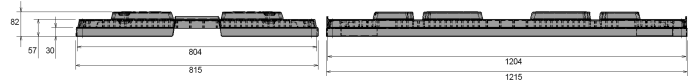

Pallet lid 1200 x 800 mm

1200 x 800 mm

Art. no. 83298800

Technical data

External Dimensions L x W x H (mm)	1215 x 815 x 82
Internal Dimensions L x W x H (mm)	1204 x 804
Weight (kg)	5.5
Material	PE
Nesting Height (mm)	30

Characteristics

Colour: basalt grey
Stackable
Temperature stability: -30 °C to +40 °C, briefly up to +90 °C

Options

Transponder (RFID)

Loading quantities (Pcs / Approximate amount)

Guideline: 30 lids per pallet. Exact loading quantities on request.

Labelling

Hot stamping of letters and logos on request, depending on quantity. Position on long side.

*1 All technical data include characteristic features, which have been tested under specially defined conditions. Varying data may result from different conditions of usage such as loading method, prevailing temperature and length of storage time. All data and specified information are subject to change without notice. Our service team is pleased to be at your disposal to check the special requirements of your individual application.