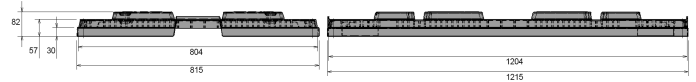

Pallet lid 1200 x 800 mm

1200 x 800 mm

Art. no. 83290800

Technical data

External Dimensions L x W x H (mm)	1215 x 815 x 82
Internal Dimensions L x W x H (mm)	1204 x 804
Weight (kg)	5.5
Material	PE
Nesting Height (mm)	30

Characteristics

Colour: light grey
Stackable
Temperature stability: -30 °C to +40 °C, briefly up to +90 °C

Options

Transponder (RFID)

Loading quantities (Pcs / Approximate amount)

Guideline: 30 lids per pallet. Exact loading quantities on request.

Labelling

Hot stamping of letters and logos on request, depending on quantity. Position on long side.

*1 All technical data include characteristic features, which have been tested under specially defined conditions. Varying data may result from different conditions of usage such as loading method, prevailing temperature and length of storage time. All data and specified information are subject to change without notice. Our service team is pleased to be at your disposal to check the special requirements of your individual application.