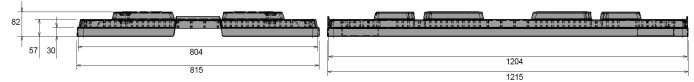

Pallet lid 1200 x 800 mm

1200 x 800 mm

Art. no. 83290800

Technical data

External Dimensions L x W x H (mm)	1215 x 815 x 82
Internal Dimensions L x W x H (mm)	1204 x 804
Weight (kg)	5.5
Material	PE
Nesting Height (mm)	30

Characteristics

Colour: light grey
Stackable
Temperature stability: -30 °C to +40 °C, briefly up to +90 °C

Options

Transponder (RFID)

Loading quantities (Pcs / Approximate amount)

Guideline: 30 lids per pallet. Exact loading quantities on request.

Labelling

Hot stamping of letters and logos on request, depending on quantity. Position on long side.

*1 All technical data include characteristic features, which have been tested under specially defined conditions. Varying data may result from different conditions of usage such as loading method, prevailing temperature and length of storage time. All data and specified information are subject to change without notice. Our service team is pleased to be at your disposal to check the special requirements of your individual application.