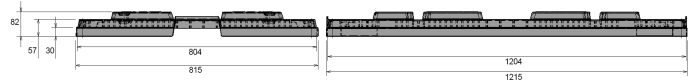

Pallet lid 1200 x 800 mm

1200 x 800 mm

Art. no. 83290800

Technical data

External Dimensions L x W x H (mm)	1215 x 815 x 82
Internal Dimensions L x W x H (mm)	1204 x 804
Weight (kg)	5.5
Material	HDPE, Virgin material
Nesting Height (mm)	30

Characteristics

Colour: light grey
Stackable
Temperature stability: -30 °C to +40 °C, briefly up to +90 °C

Options

Transponder (RFID)

Loading quantities (Pcs / Approximate amount)

Guideline: 30 lids per pallet. Exact loading quantities on request.

Labelling

Hot stamping of letters and logos on request, depending on quantity. Position on long side.

*1 All technical data include characteristic features, which have been tested under specially defined conditions. Varying data may result from different conditions of usage such as loading method, prevailing temperature and length of storage time. All data and specified information are subject to change without notice. Our service team is pleased to be at your disposal to check the special requirements of your individual application.