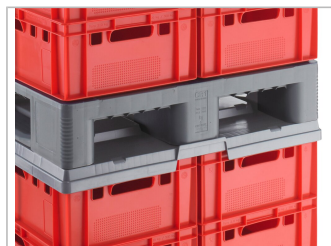

Pallet lid 1200 x 800 mm

1200 x 800 mm

Art. no. 83290800

Technical data

External Dimensions L x W x H (mm)	1215 x 815 x 82
Internal Dimensions L x W x H (mm)	1204 x 804
Weight (kg)	5.5
Material	PE
Nesting Height (mm)	30

Characteristics

Colour: light grey
Stackable
Temperature stability: -30 °C to +40 °C, briefly up to +90 °C

Options

Transponder (RFID)

Loading quantities (Pcs / Approximate amount)

Guideline: 30 lids per pallet. Exact loading quantities on request.

Labelling

Hot stamping of letters and logos on request, depending on quantity. Position on long side.

*1 All technical data include characteristic features, which have been tested under specially defined conditions. Varying data may result from different conditions of usage such as loading method, prevailing temperature and length of storage time. All data and specified information are subject to change without notice. Our service team is pleased to be at your disposal to check the special requirements of your individual application.